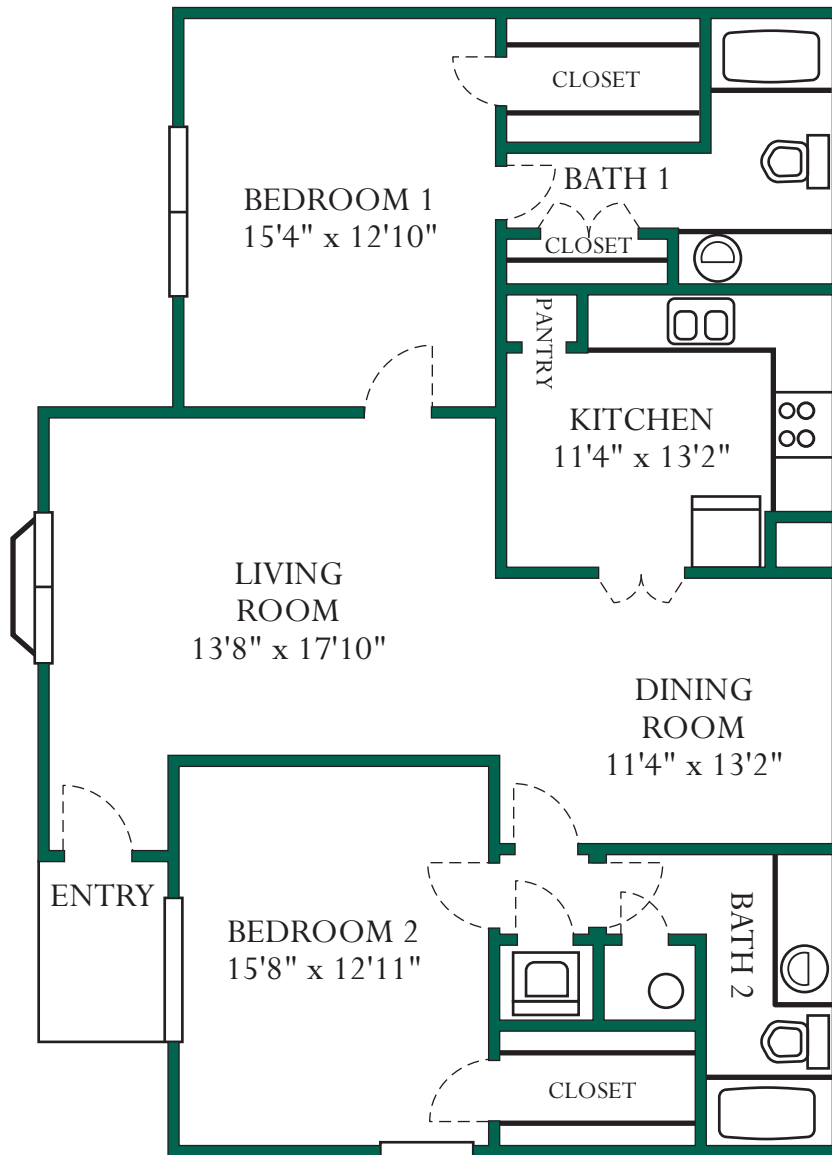

**BRAESWOOD
PARK**
CONDOMINIUMS

C
Two Bedroom / Two Bath
Approximately 1399 sq.ft.*

* Includes entry

CondoSource
The Source for Metropolitan Living

Choice
Condominiums, LLC

All dimensions are approximate and may vary due to the uniqueness of the building. The developer reserves the right to alter and/or improve the product at anytime.