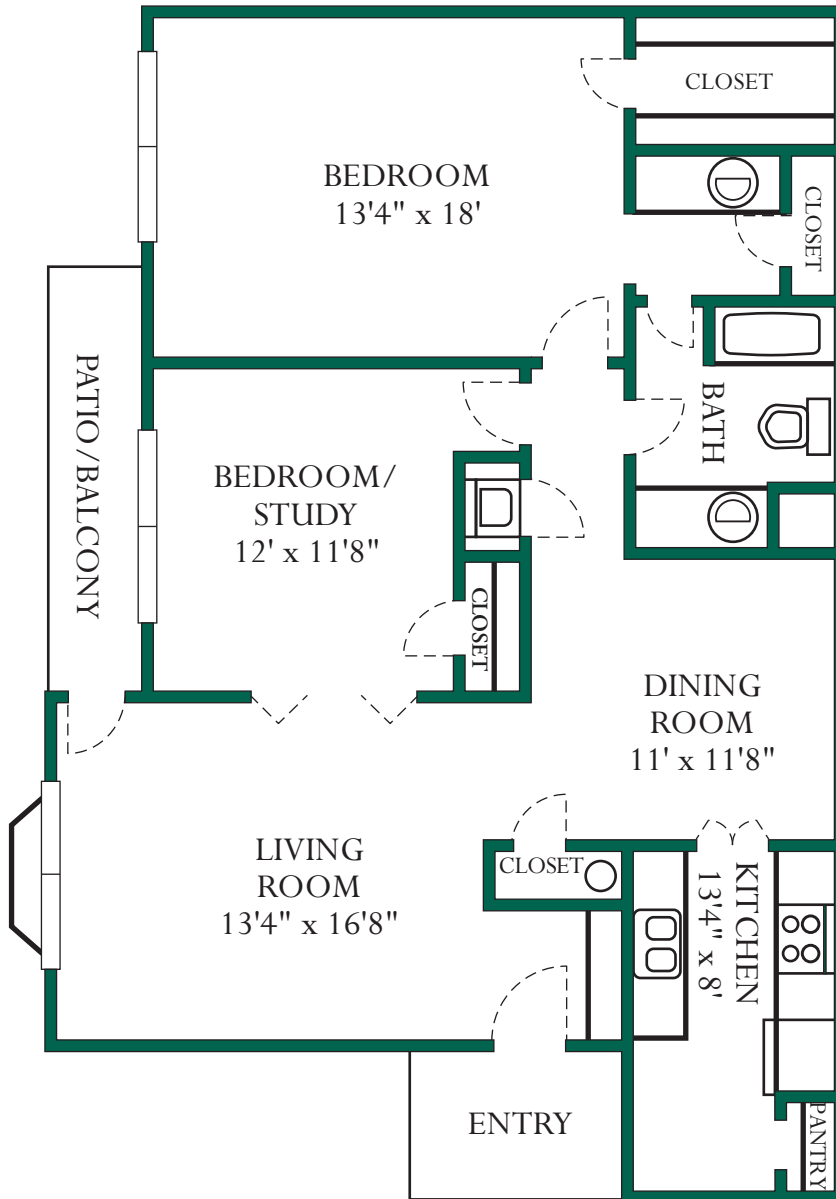

**BRAESWOOD
PARK**
CONDOMINIUMS

B
One Bedroom / One Bath / Study
Two Bedroom / One Bath

Approximately 1370 sq.ft.*

* Includes entry and patio/balcony

CondoSource
The Source for Metropolitan Living

Choice
Condominiums, LLC

All dimensions are approximate and may vary due to the uniqueness of the building. The developer reserves the right to alter and/or improve the product at anytime.